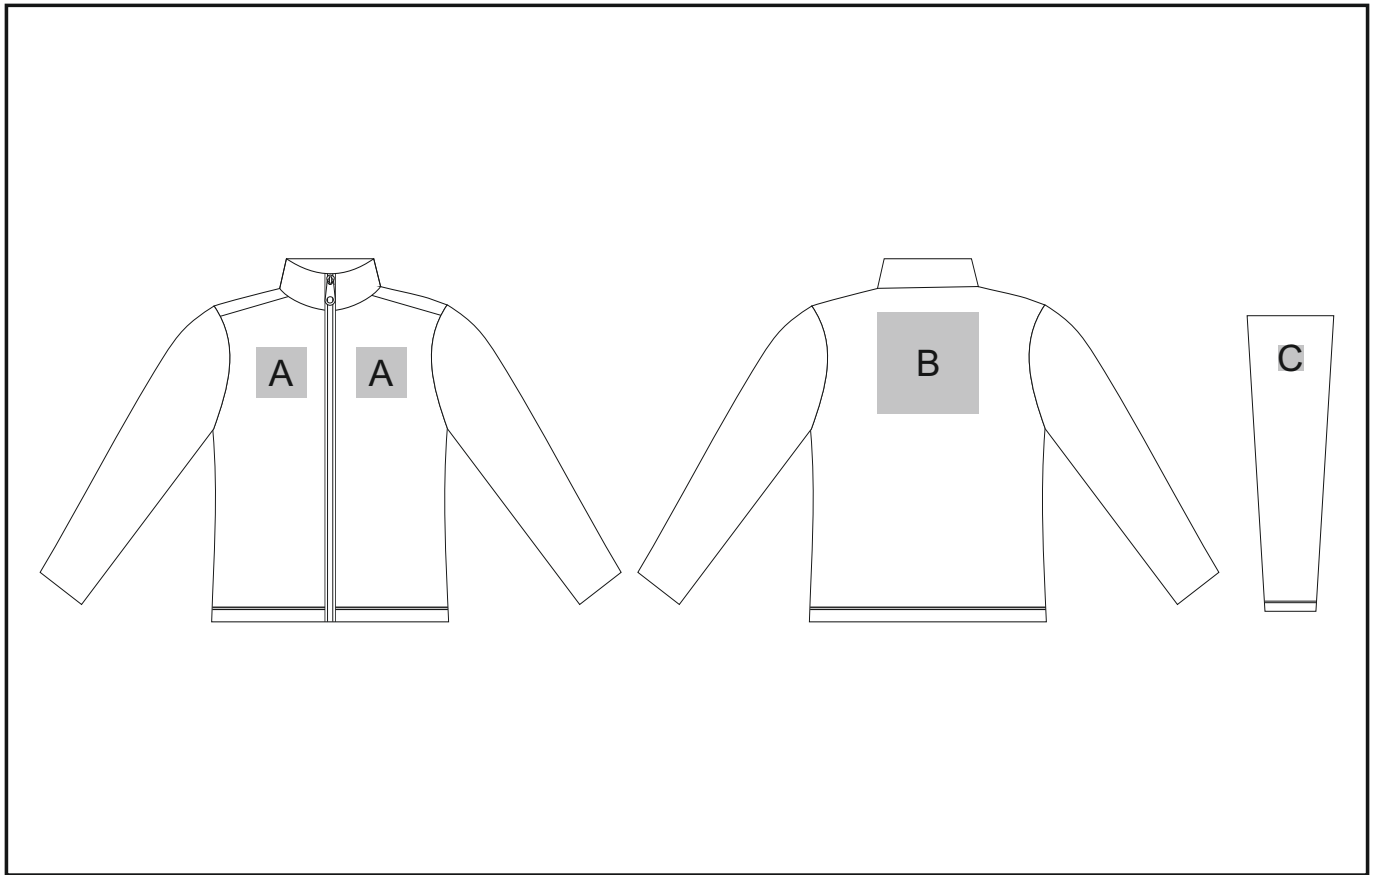

BAS-8001

Ladies Full Zip Fleece Jacket

Need to know:

- Includes 1-Position Embroidery (setup fee applies)
- **EMB/DTC inclusive parameters:** Left/Right Chest or Back = 100mm x 100mm.
- **NB:** Inclusive Branding is **NOT** applicable to Items marked as Reduced to Clear.

Branding Options:

Position A

1. Embroidery (EMB) - 9 colours
Size: 100mm diameter

Position B

1. Embroidery (EMB) - 9 colours
Size: 200mm wide x 200mm high

Position C

1. Embroidery (EMB) - 9 colours
Size: 50mm diameter